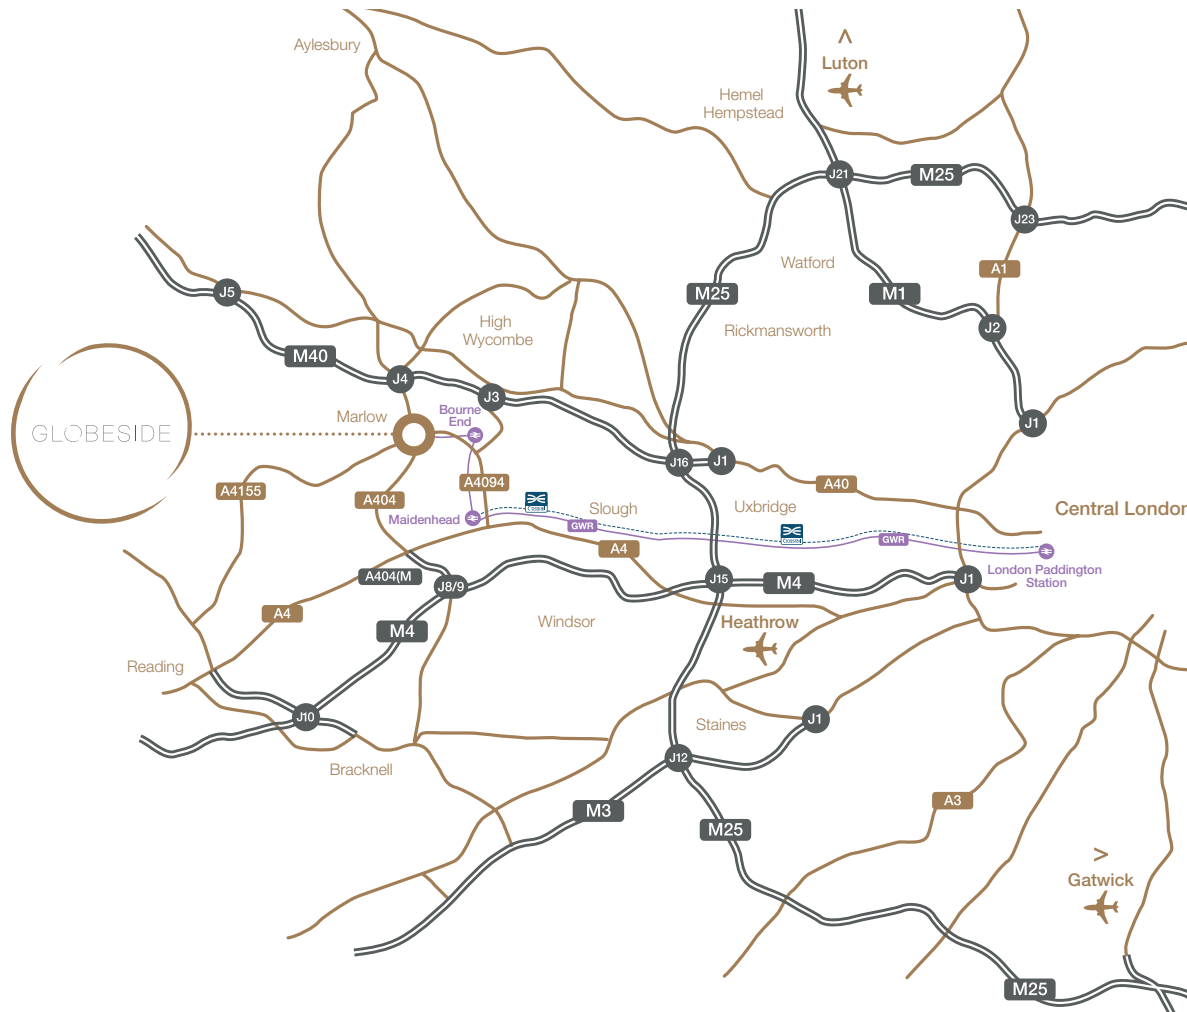

One Globeside
MAPS

Great Western Railways
 Crossrail - 2019

Sat nav: SL7 1TB